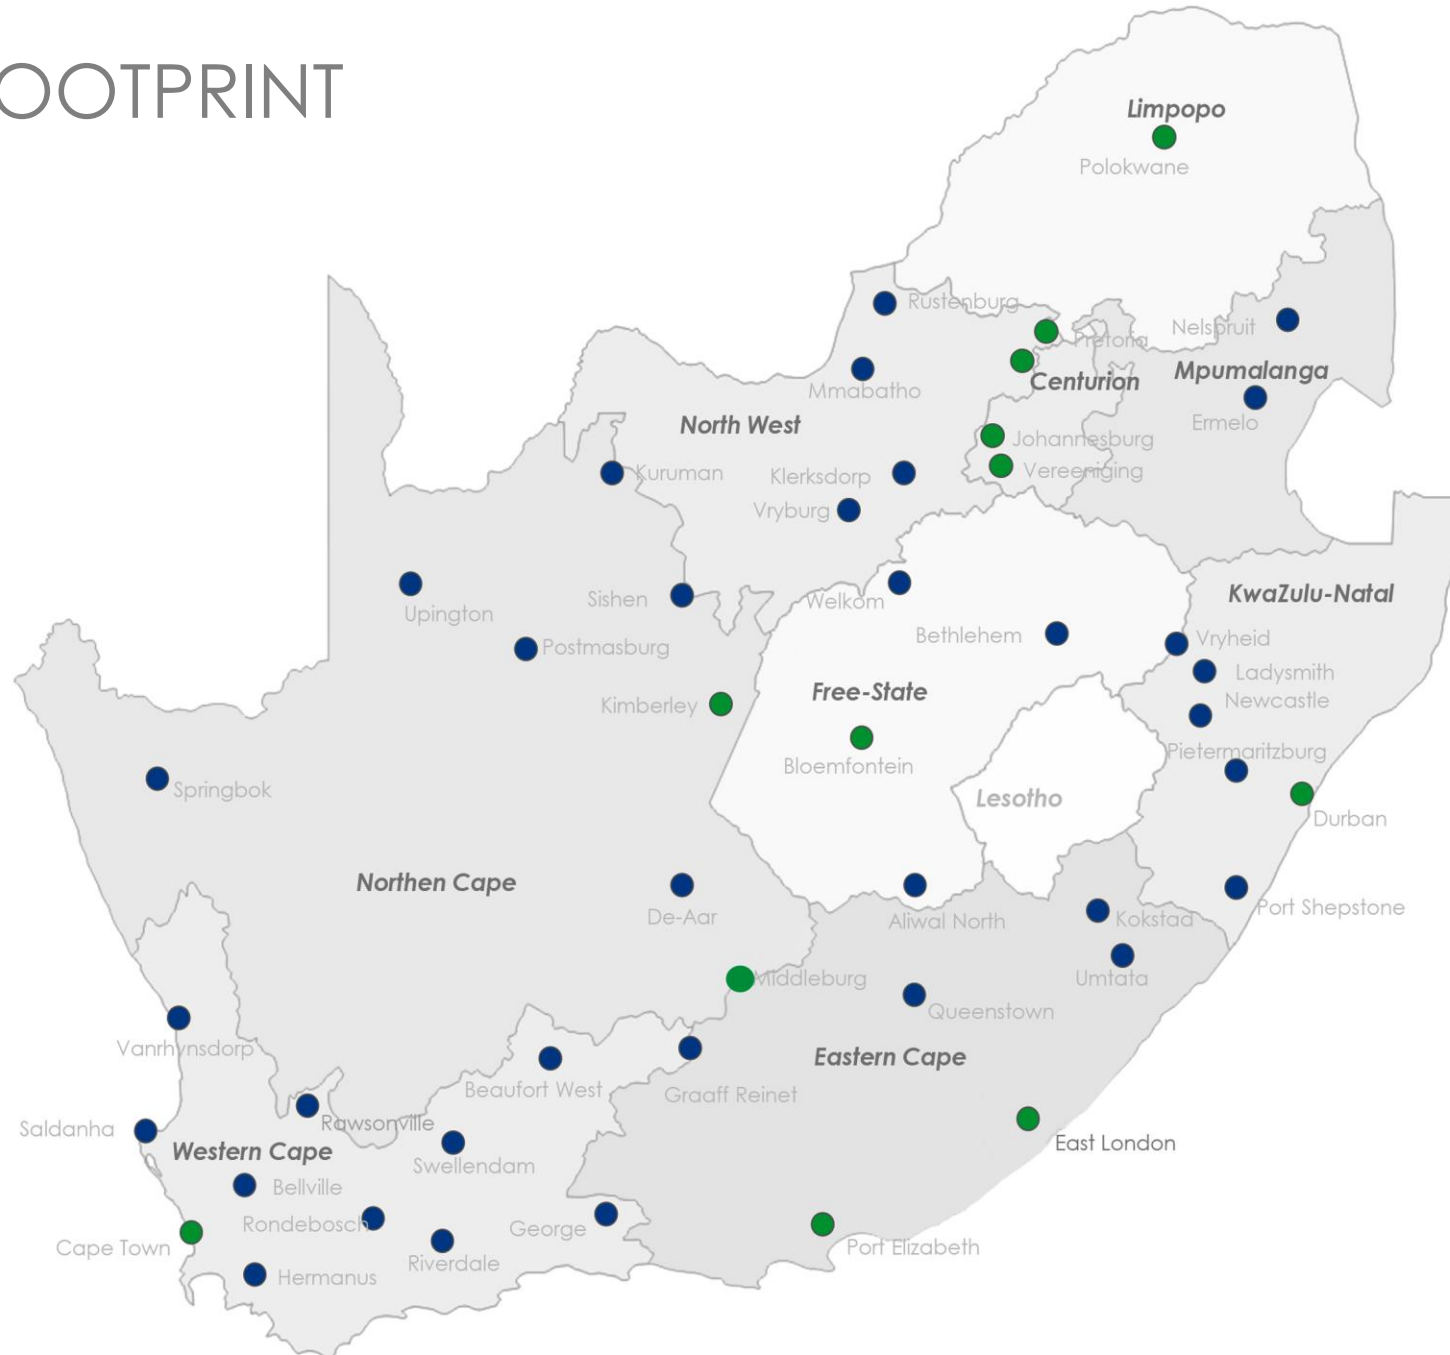

# NATIONAL FOOTPRINT

## ● Regional Offices

- Centurion (Head Office)
- Pretoria (Regional Office)
- East London (Regional Office)
- Port Elizabeth (Regional Office)
- Cape Town (Regional Office)
- Bloemfontein (Regional Office)
- Kimberly (Regional Office)
- Durban (Regional Office)
- Johannesburg (Regional Office)
- Vereeniging (Regional Office)
- Centurion (Telkom Park Campus)
- Middleburg (Regional Office)
- Polokwane (Regional Office)

## ● Satellite Offices

- Aliwal North (satellite Office)
- Bethlehem (Satellite Office)
- De Aar (Satellite Office)
- Klerksdorp (Satellite Office)
- Postmasburg (Satellite Office)
- Sishen (Satellite Office)
- Kuruman (Satellite Office)

- Mmabatho (Satellite Office)
- Upington (Satellite Office)
- Vryburg (Satellite Office)
- Welkom (Satellite Office)
- Kokstad (Satellite Office)
- Ladysmith (Satellite Office)
- Port Shepstone (Satellite Office)
- Newcastle (Satellite Office)
- Pietermaritzburg (Satellite Office)
- Vryheid (Satellite Office)
- Ermelo (Satellite Office)
- Nelspruit (Satellite Office)
- Rustenburg (Satellite Office)
- George (Satellite Office)
- Graaf-Reinet (Satellite Office)
- Queenstown (Satellite Office)
- Mthatha (Satellite Office)
- Beaufort West (Satellite Office)
- Bellville (Satellite Office)
- Cape Town (Barrack Street)
- Rawsonville (Satellite Office)
- Rondebosch (Satellite Office)
- Saldanha (Satellite Office)
- Springbok (Satellite Office)
- Swellendam (Satellite Office)
- Vanrhynsdorp (Satellite Office)